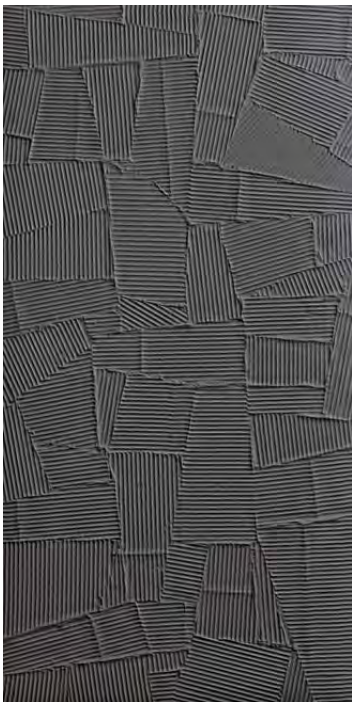

Homey Paper Clay

€ 9,5

□ 30x48cm

~ ~ ~ | Homey Paper Clay Antracite Ret